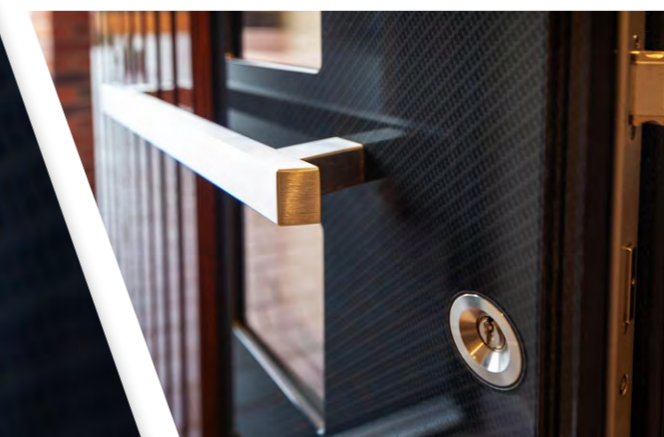

"Spitfire Doors are the best entrance doors I have seen in over 30 years."
Darren in Culcheth