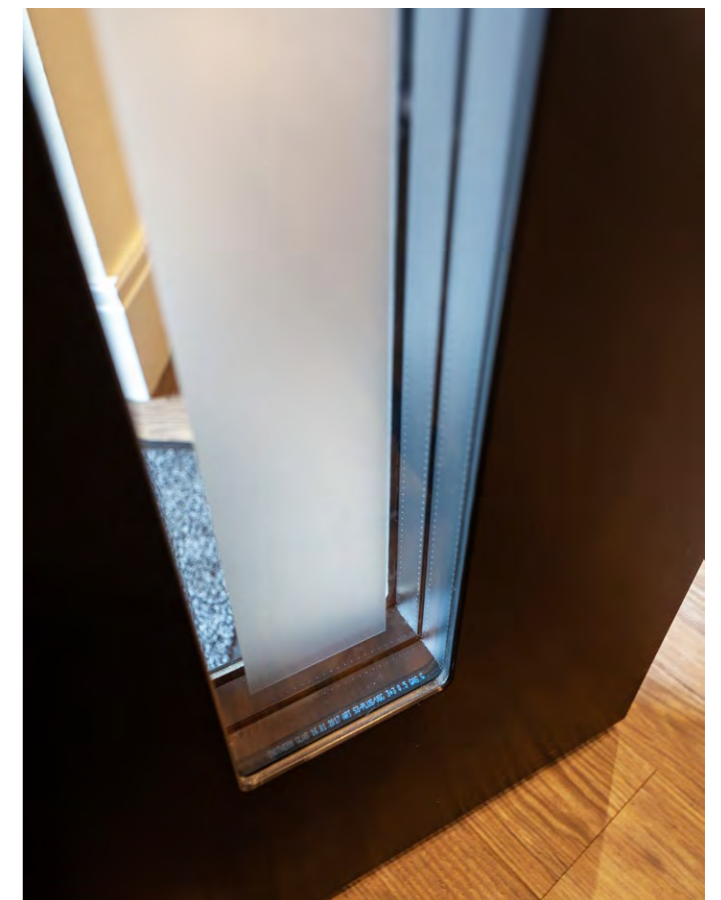

"Spitfire Doors are the best entrance doors I have seen in over 30 years."
Darren in Culcheth