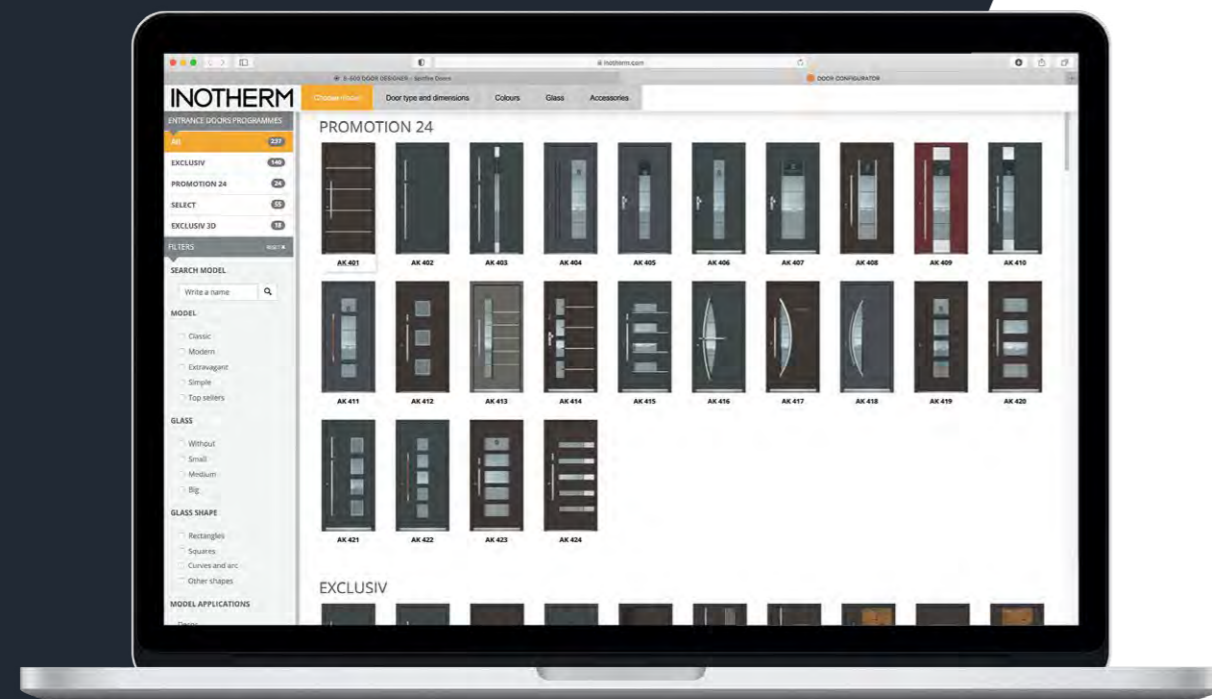

# CREATE YOUR UNIQUE DOOR

Our easy to use door configurator allows you to create your perfect door.

Easily choose from hundreds of colours and finishes, from subtle glass designs to a choice of handles with built-in LED's, plus highly secure locking systems. If you fancy adding a touch of glamour, why not decorate your door with Swarovski crystals or place them within the glass units? And for the ultimate door, which will make accessing your door easier and your friends jealous, specify electronic locking/unlocking with our state-of-the-art biometric fingerprint reader.

## BIOMETRIC ENTRY SYSTEMS

Our biometric fingerprint opening systems are secure, flexible and totally reliable and are programmed via your mobile phone using a new InoSmart App. No more fumbling for keys or letting the kids in after their late night antics. Most of the doors we sell have fingerprint readers discreetly embedded in the external pull bar handle.