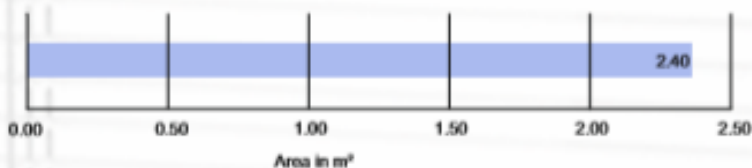

Integral Blinds Size Limitations

SL20SV Venetian

Possible dimensions :

W min = 300mm	W max = 1500mm
H min = 450mm	H max = 2200mm

Feasibility notes

Maximum height possible according to width

with W from 300 to 350mm	H max = 1400mm
with W from 351 to 550mm	H max = 1800mm
with W from 551 to 1500mm	H max = 2200mm

SL20C Venetian

Possible dimensions :

W min = 300mm	W max = 2000mm
H min = 300mm	H max = 2600mm

Feasibility notes

Maximum height possible according to width

with W from 300 to 350mm	H max = 1100mm
with W from 351 to 400mm	H max = 1800mm
with W from 401 to 450mm	H max = 2150mm
with W from 451 to 2000mm	H max = 2600mm

Integral Blinds Size Limitations

SL20W Swipe Venetian

Possible dimensions :

W min = 300mm	W max = 2000mm
H min = 450mm	H max = 2600mm

Feasibility notes

Maximum height possible according to width
Blind with raising and tilting functions

with W from 300 to 350mm	H max = 1670mm
with W from 351 to 550mm	H max = 2020mm
with W from 551 to 1500mm	H max = 2600mm

SL20MB Venetian

Possible dimensions :

W min = 300mm	W max = 2000mm
H min = 450mm	H max = 2600mm