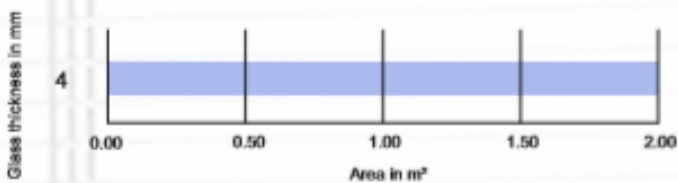

Integral Blinds Size Limitations

SL20SV Venetian

Possible dimensions :

W min = 300mm	W max = 1500mm
H min = 450mm	H max = 2200mm

Feasibility notes

Maximum height possible according to width

with W from 300 to 350mm	H max = 1400mm
with W from 351 to 550mm	H max = 1800mm
with W from 551 to 1500mm	H max = 2200mm

SL20C Venetian

Possible dimensions :

W min = 300mm	W max = 2000mm
H min = 300mm	H max = 2600mm

Feasibility notes

Maximum height possible according to width

with W from 300 to 350mm	H max = 1100mm
with W from 351 to 400mm	H max = 1800mm
with W from 401 to 450mm	H max = 2150mm
with W from 451 to 2000mm	H max = 2600mm

Integral Blinds Size Limitations

SL20W Swipe Venetian

Possible dimensions :

W min = 300mm	W max = 2000mm
H min = 450mm	H max = 2600mm

Feasibility notes

Maximum height possible according to width
Blind with raising and tilting functions

with W from 300 to 350mm	H max = 1670mm
with W from 351 to 550mm	H max = 2020mm
with W from 551 to 1500mm	H max = 2600mm

SL20MB Venetian

Possible dimensions :

W min = 300mm	W max = 2000mm
H min = 450mm	H max = 2600mm