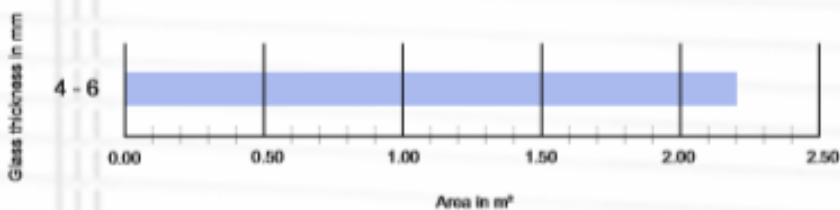

Integral Blinds Size Limitations

SL20SV Venetian

Possible dimensions :

W min = 300mm	W max = 1500mm
H min = 450mm	H max = 2200mm

Feasibility notes

Maximum height possible according to width

with W from 300 to 350mm	H max = 1400mm
with W from 351 to 550mm	H max = 1800mm
with W from 551 to 1500mm	H max = 2200mm

SL20C Venetian

Possible dimensions :

W min = 300mm	W max = 2000mm
H min = 300mm	H max = 2600mm

Feasibility notes

Maximum height possible according to width

with W from 300 to 350mm	H max = 1100mm
with W from 351 to 400mm	H max = 1800mm
with W from 401 to 450mm	H max = 2150mm
with W from 451 to 2000mm	H max = 2600mm

Integral Blinds Size Limitations

SL20W Swipe Venetian

Possible dimensions :

W min = 300mm	W max = 2000mm
H min = 450mm	H max = 2600mm

Feasibility notes

Maximum height possible according to width
Blind with raising and tilting functions

with W from 300 to 350mm	H max = 1670mm
with W from 351 to 550mm	H max = 2020mm
with W from 551 to 1500mm	H max = 2600mm

SL20MB Venetian

Possible dimensions :

W min = 300mm	W max = 2000mm
H min = 450mm	H max = 2600mm