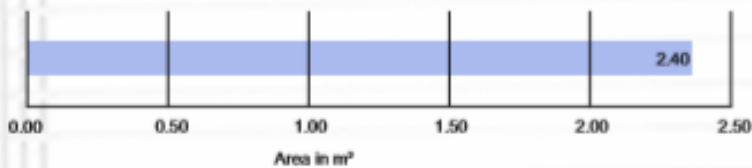

Integral Blinds Size Limitations

SL20SV Venetian

Possible dimensions :

W min = 300mm	W max = 1500mm
H min = 450mm	H max = 2200mm

Feasibility notes

Maximum height possible according to width

with W from 300 to 350mm	H max = 1400mm
with W from 351 to 550mm	H max = 1800mm
with W from 551 to 1500mm	H max = 2200mm

SL20C Venetian

Possible dimensions :

W min = 300mm	W max = 2000mm
H min = 300mm	H max = 2600mm

Feasibility notes

Maximum height possible according to width

with W from 300 to 350mm	H max = 1100mm
with W from 351 to 400mm	H max = 1800mm
with W from 401 to 450mm	H max = 2150mm
with W from 451 to 2000mm	H max = 2600mm

Integral Blinds Size Limitations

SL20W Swipe Venetian

Possible dimensions :

W min = 300mm	W max = 2000mm
H min = 450mm	H max = 2600mm

Feasibility notes

Maximum height possible according to width
Blind with raising and tilting functions

with W from 300 to 350mm	H max = 1670mm
with W from 351 to 550mm	H max = 2020mm
with W from 551 to 1500mm	H max = 2600mm

SL20MB Venetian

Possible dimensions :

W min = 300mm	W max = 2000mm
H min = 450mm	H max = 2600mm